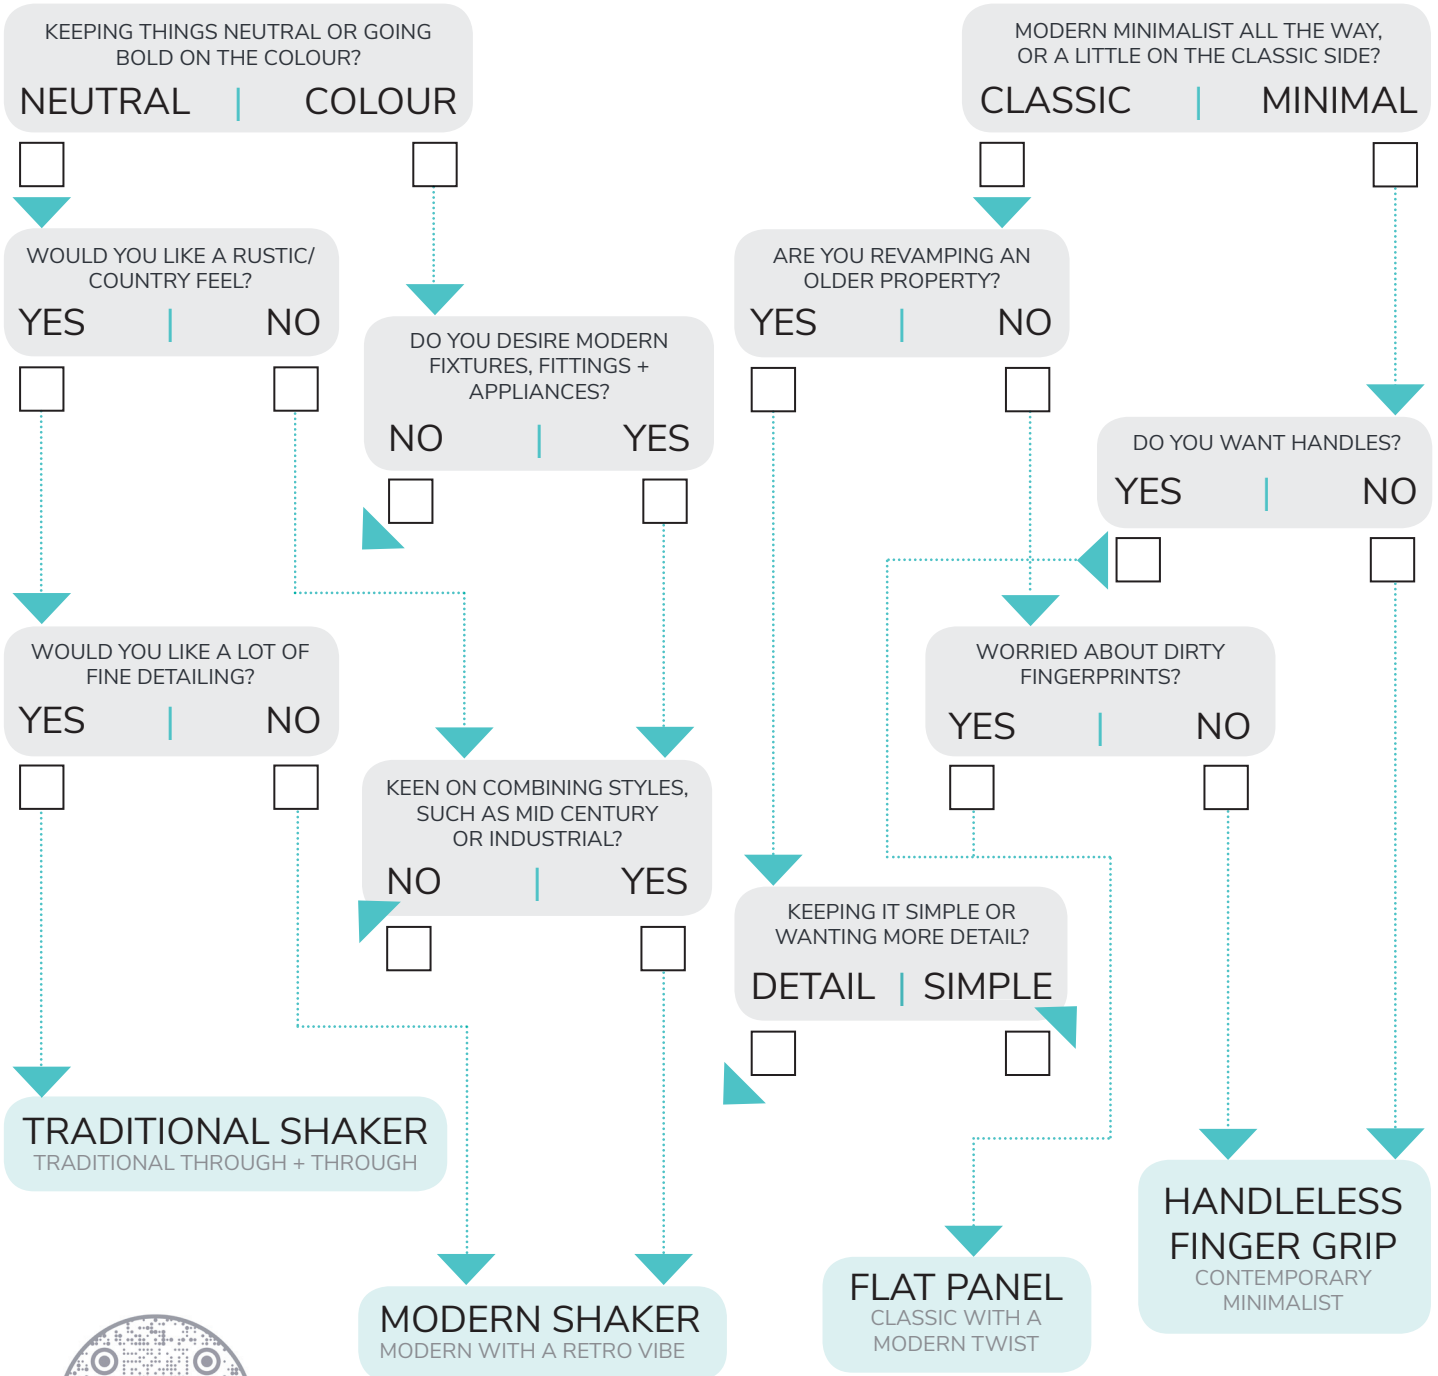

*define your personal style*

SELECT A BOX

**TRADITIONAL**  
 RETRO – A LOVER OF BYGONE ERAS

**MODERN CLASSIC**  
 TIMELESS – ALWAYS IN STYLE

**CONTEMPORARY**  
 ON TREND – AHEAD OF THE TIME

*your kitchen design starts here*